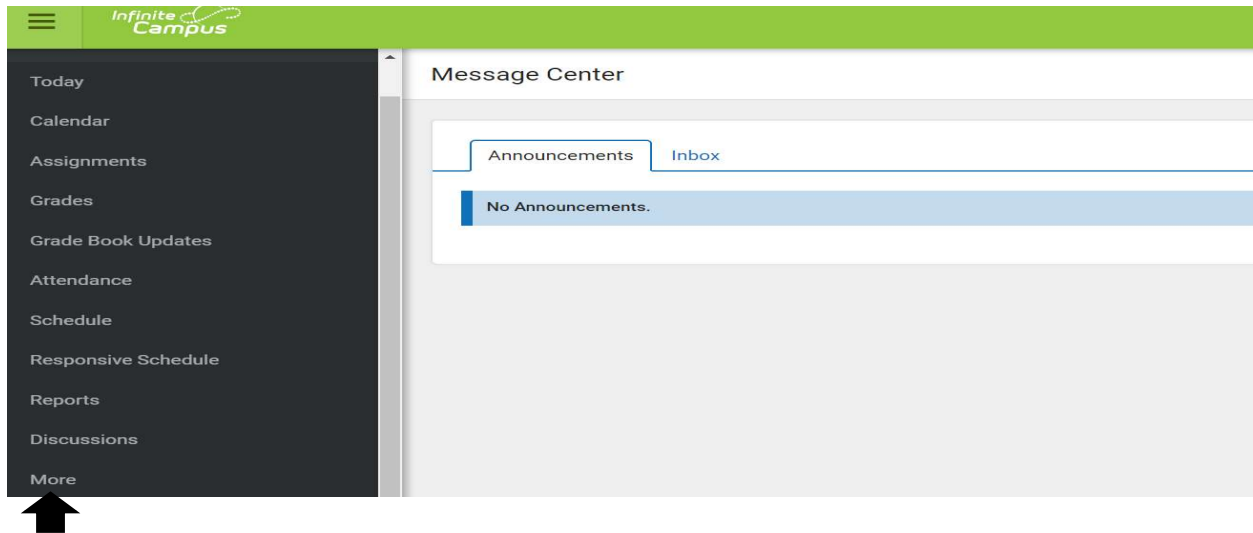

4) Select More from the Menu